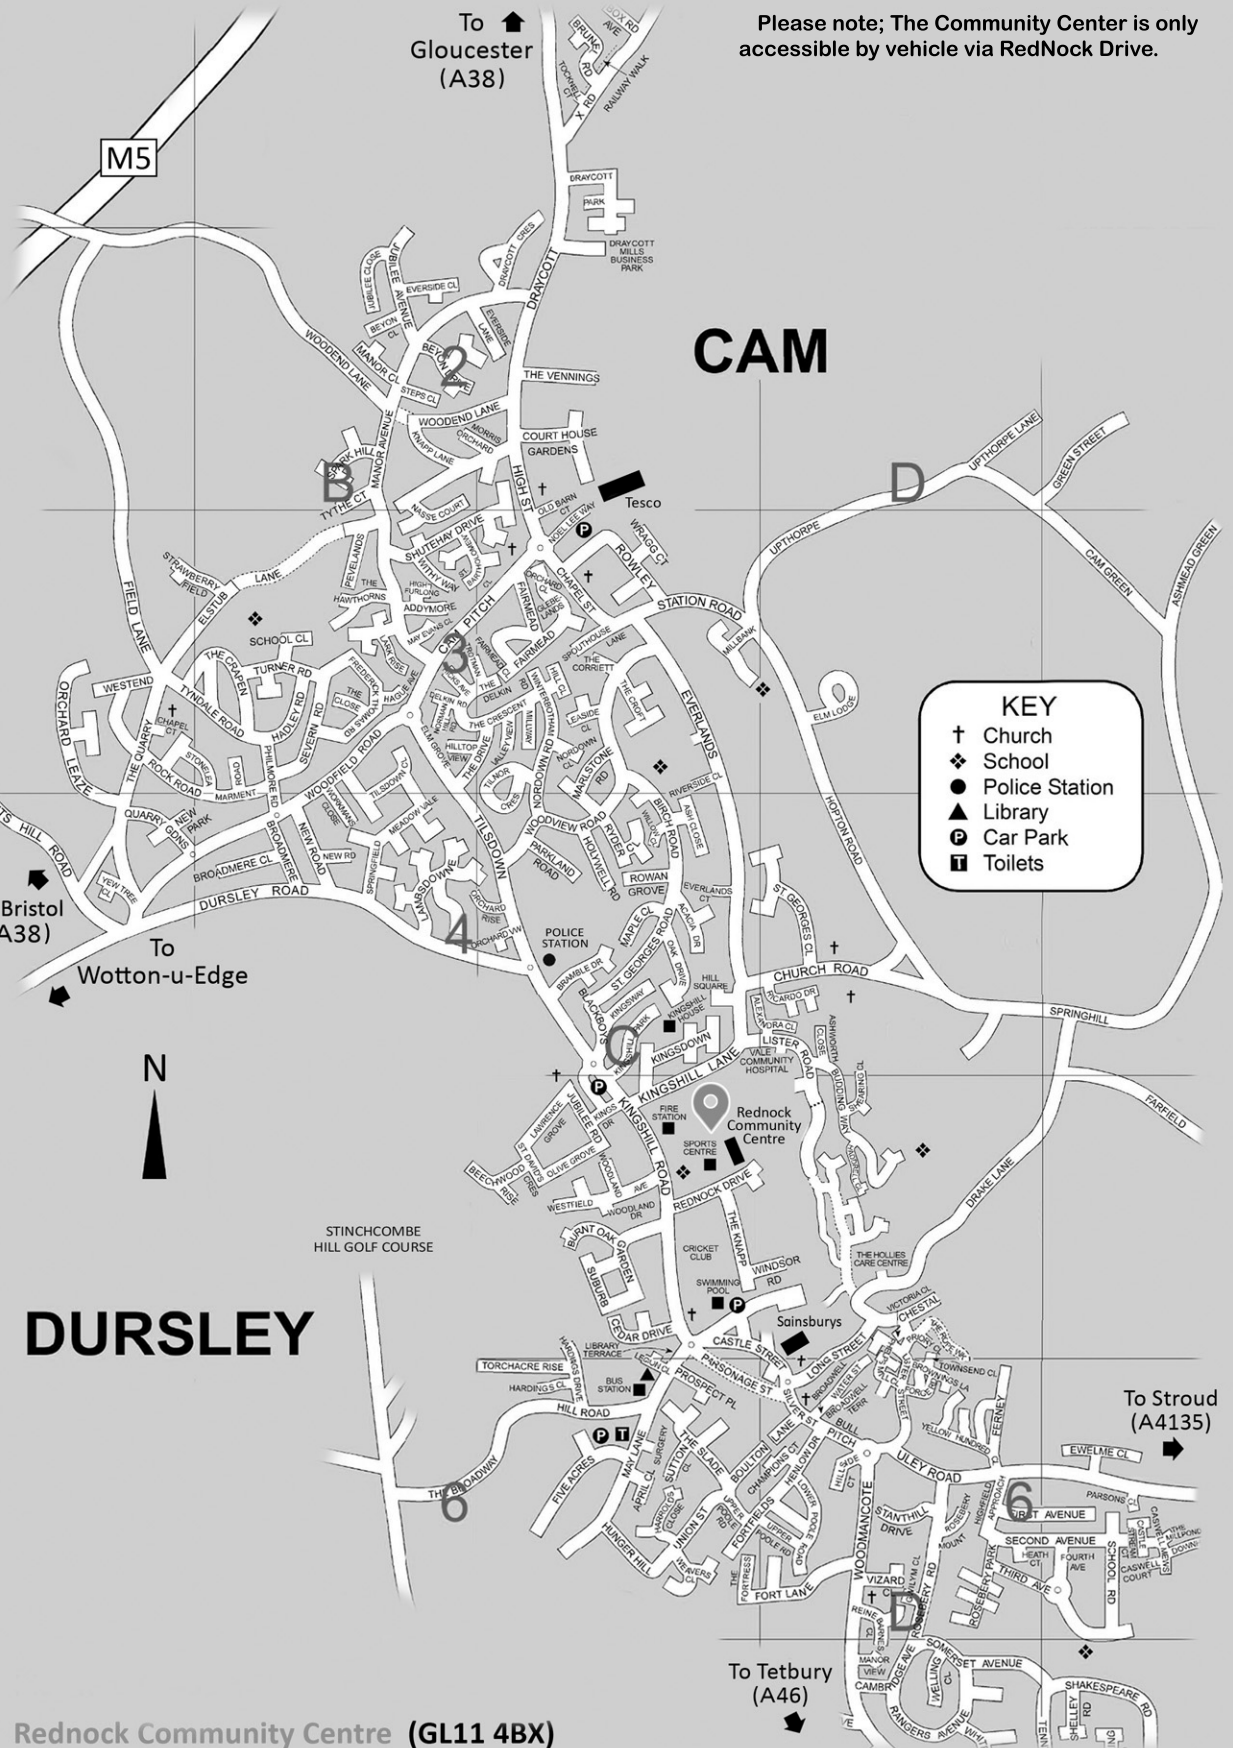

To Gloucester  
(A38)

Please note; The Community Center is only accessible by vehicle via RedNock Drive.

# CAM

**KEY**

- † Church
- ❖ School
- Police Station
- ▲ Library
- Ⓟ Car Park
- 🚻 Toilets

To Bristol  
(A38)

To Wotton-u-Edge

STINCHCOMBE HILL GOLF COURSE

# DURSLEY

To Stroud  
(A4135)

To Tetbury  
(A46)

Rednock Community Centre (GL11 4BX)

t: 01453 543355